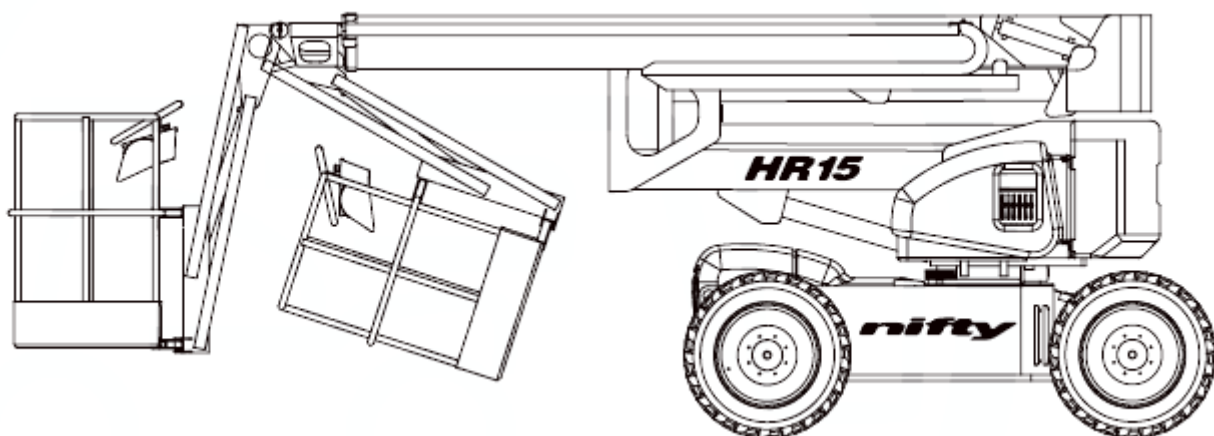

**CARTE TEHNICA
NACELA HR 15**

seria de fabricatie: .....

an de fabricatie: .....