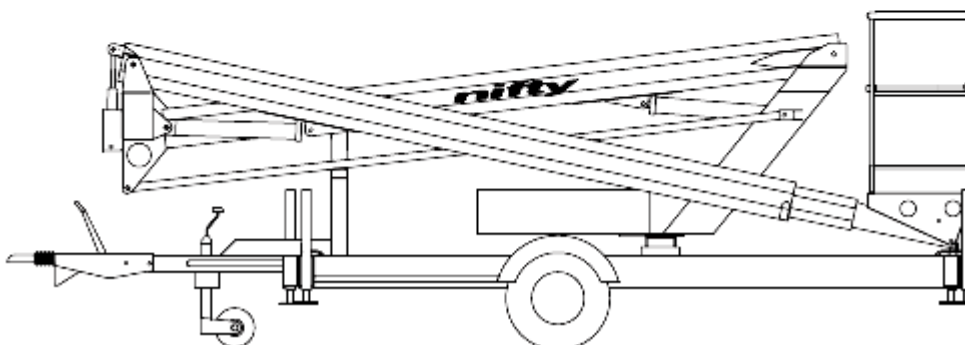

CARTE TEHNICA
NACELA 170

seria de fabricatie:

an de fabricatie:

nifty

NIFTYLIFT LTD. FINGLE DRIVE, STONEBRIDGE
MILTON KEYNES MK13 0ER ENGLAND
TEL 01908 223456 : FAX 01908 312733
e-mail : info@niftylift.com

SERIAL No

TYPE

YEAR OF MANUFACTURE

WEIGHT kg

RATED LOAD PERSONS + kg

MAXIMUM SAFE WORKING LOAD kg

MAXIMUM PULL N

MAXIMUM WIND SPEED m/s

MAX. ALLOWABLE INCLINATION Deg.

MAXIMUM HYDRAULIC PRESSURE bar

MAXIMUM VOLTAGE V
AMPS A

ELEC. CCT D ISSUE

HYD. CCT D ISSUE

P10805

Niftylift Limited

Fingle Drive
Stonebridge
Milton Keynes
MK13 0ER
Anglia